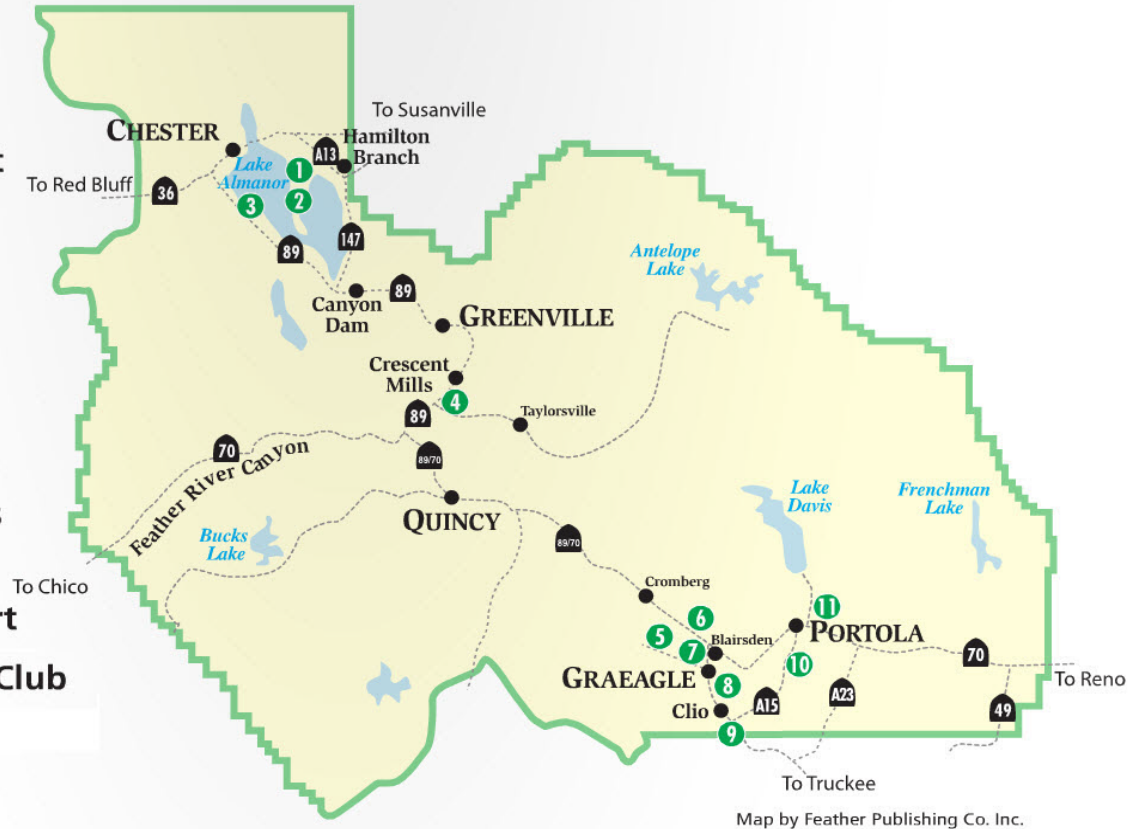

Golf Course Locator Map for Plumas County

- 1 Bailey Creek
- 2 Lake Almanor Country Club
- 3 Lake Almanor West
- 4 Mt. Huff
- 5 Plumas Pines Golf Resort
- 6 Feather River Inn
- 7 Feather River Park Resort
- 8 Graeagle Meadows
- 9 Whitehawk Ranch
- 10 Nakoma Golf Resort
- 11 Grizzly Ranch Golf Club

Map by Feather Publishing Co. Inc.